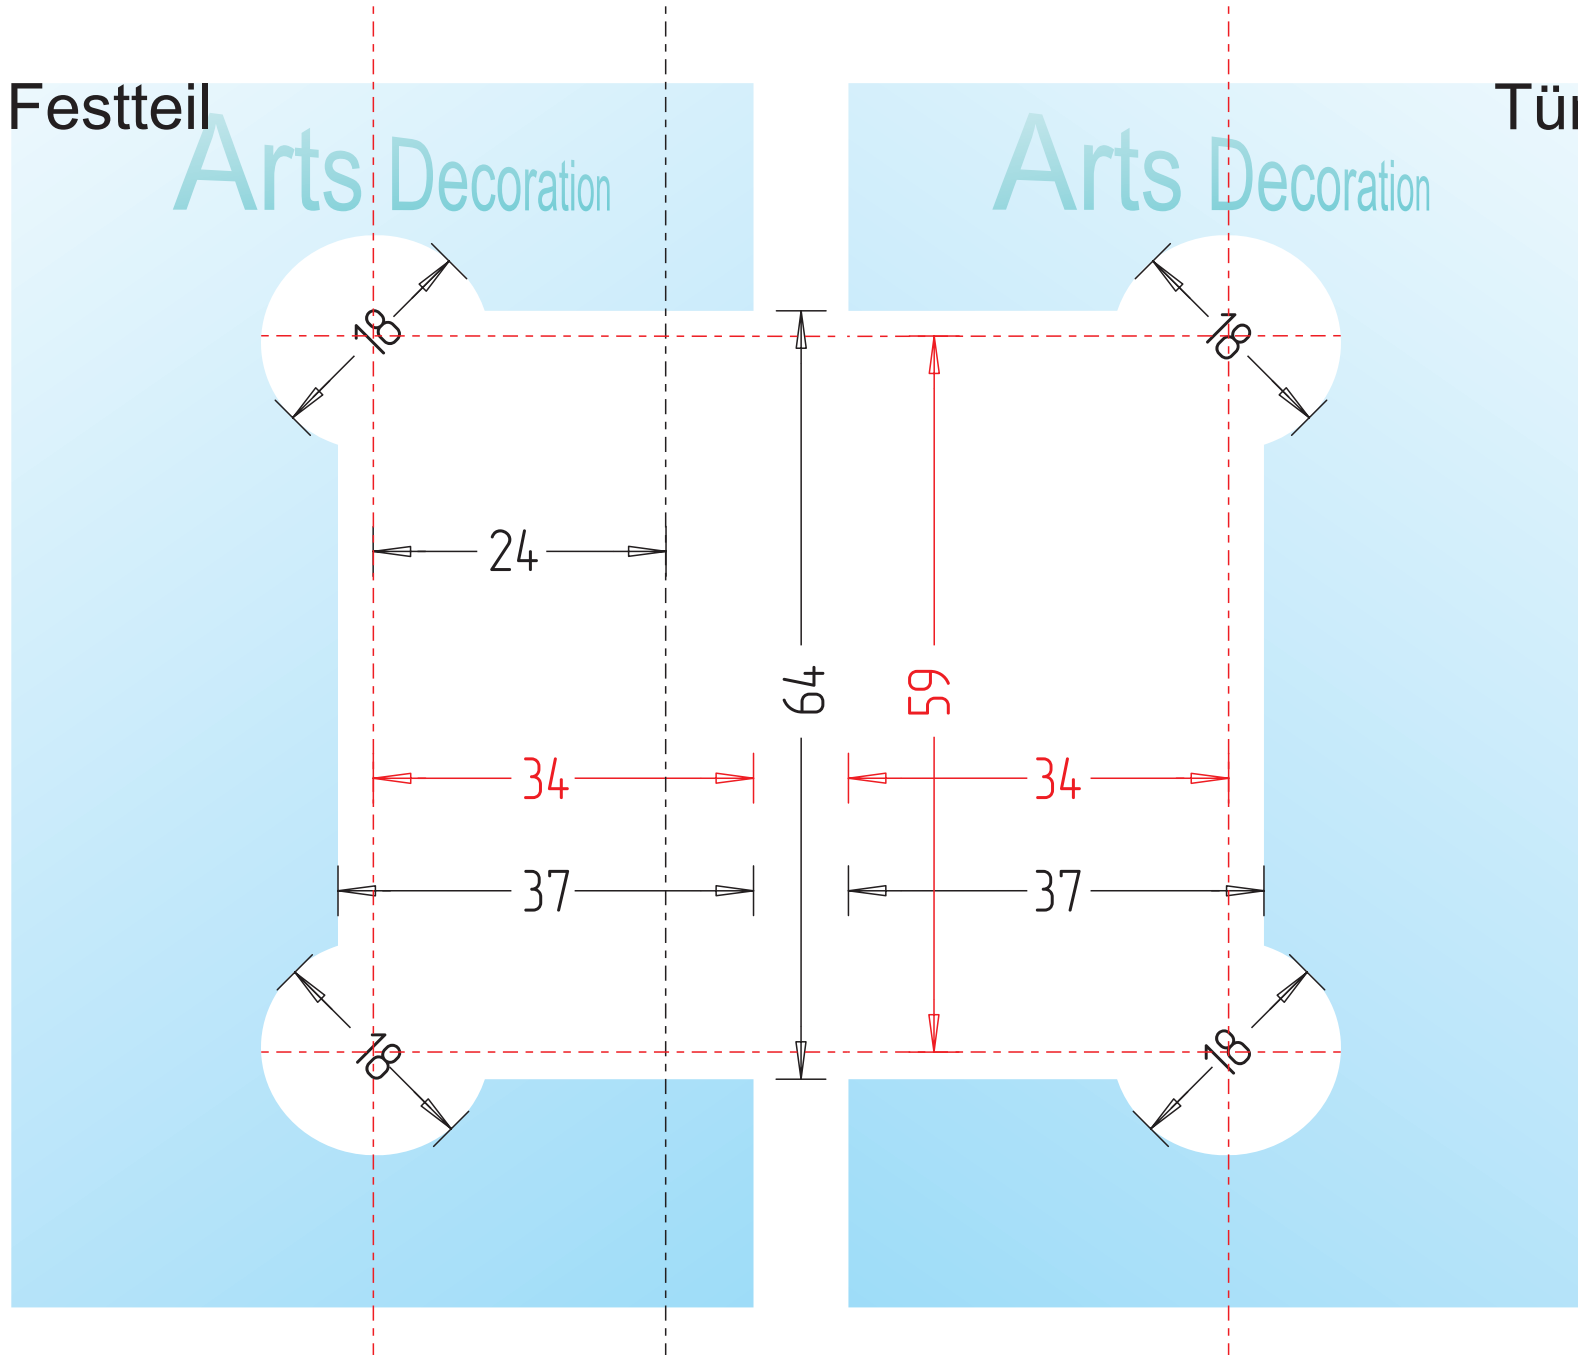

Festteil

Tür

Arts Decoration

Arts Decoration

08-C-8203