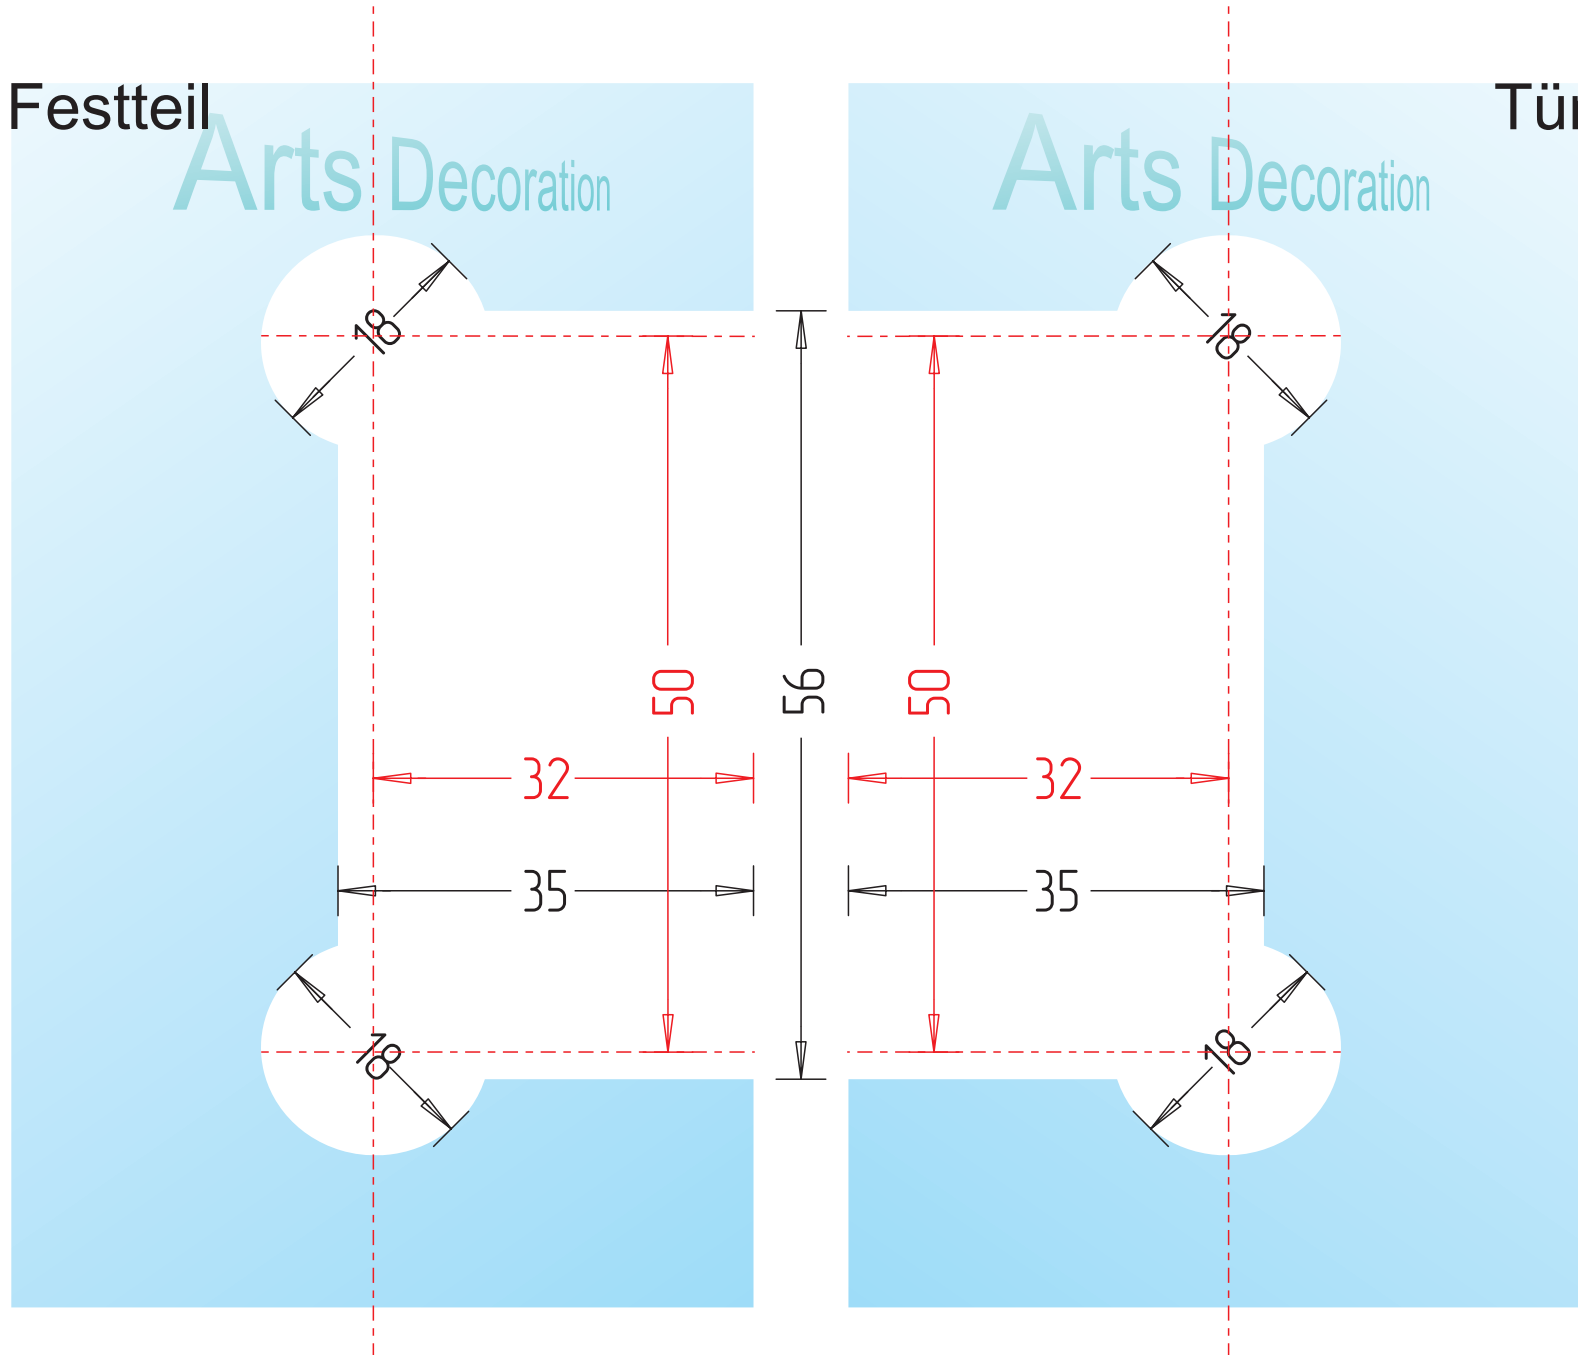

Festteil

Tür

Arts Decoration

Arts Decoration

09-S-8210