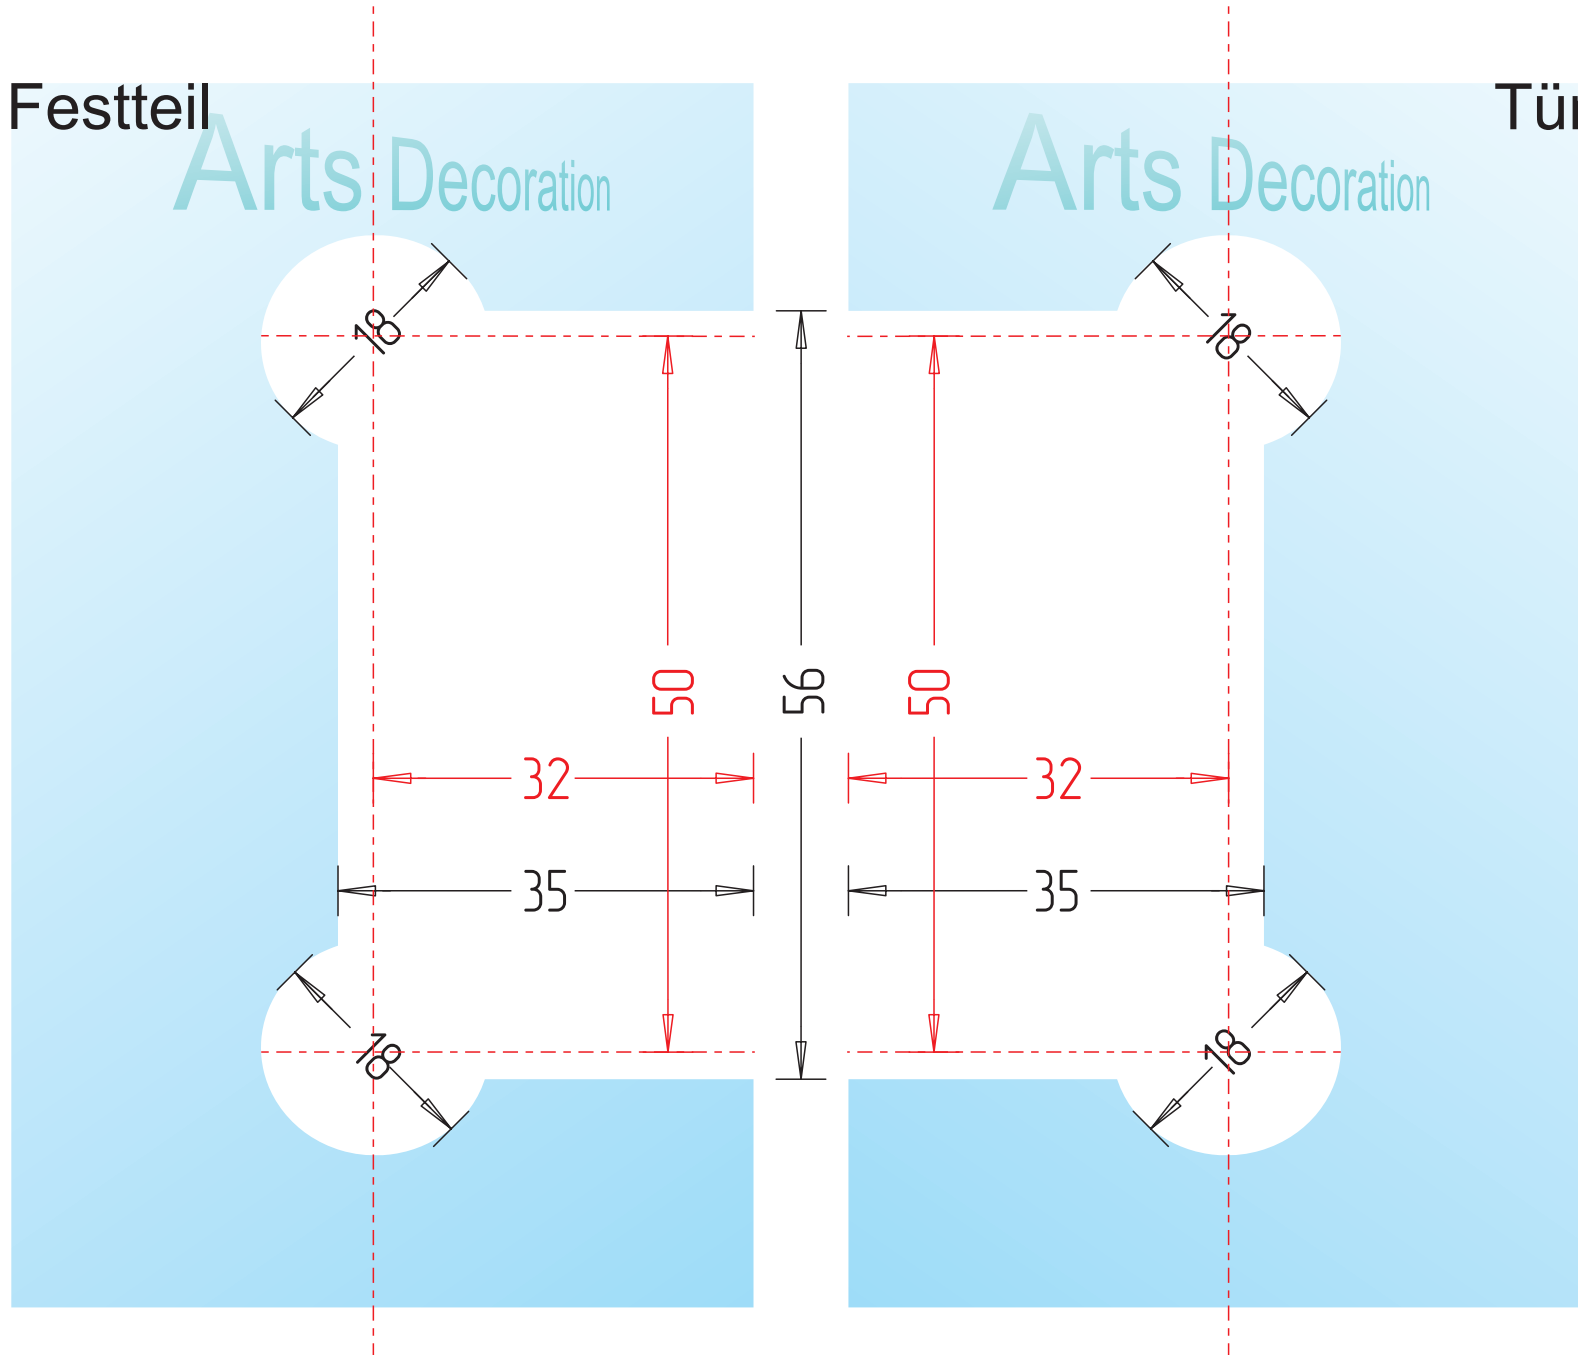

Festteil

Tür

Arts Decoration

Arts Decoration

09-S-8212